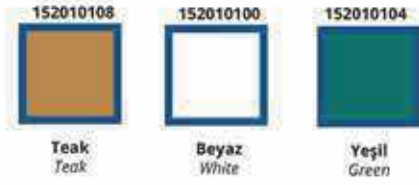

Hanımeli Koltuk Hanımeli Armchair

Sarmaşık Koltuk Sarmaşık Armchair