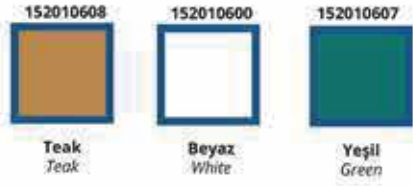

80x80x75cm

8.100

16 pcs

80x140x240cm

400

528

Mercan Koltuk Mercan Armchair

Mevsim Koltuk Mevsim Armchair