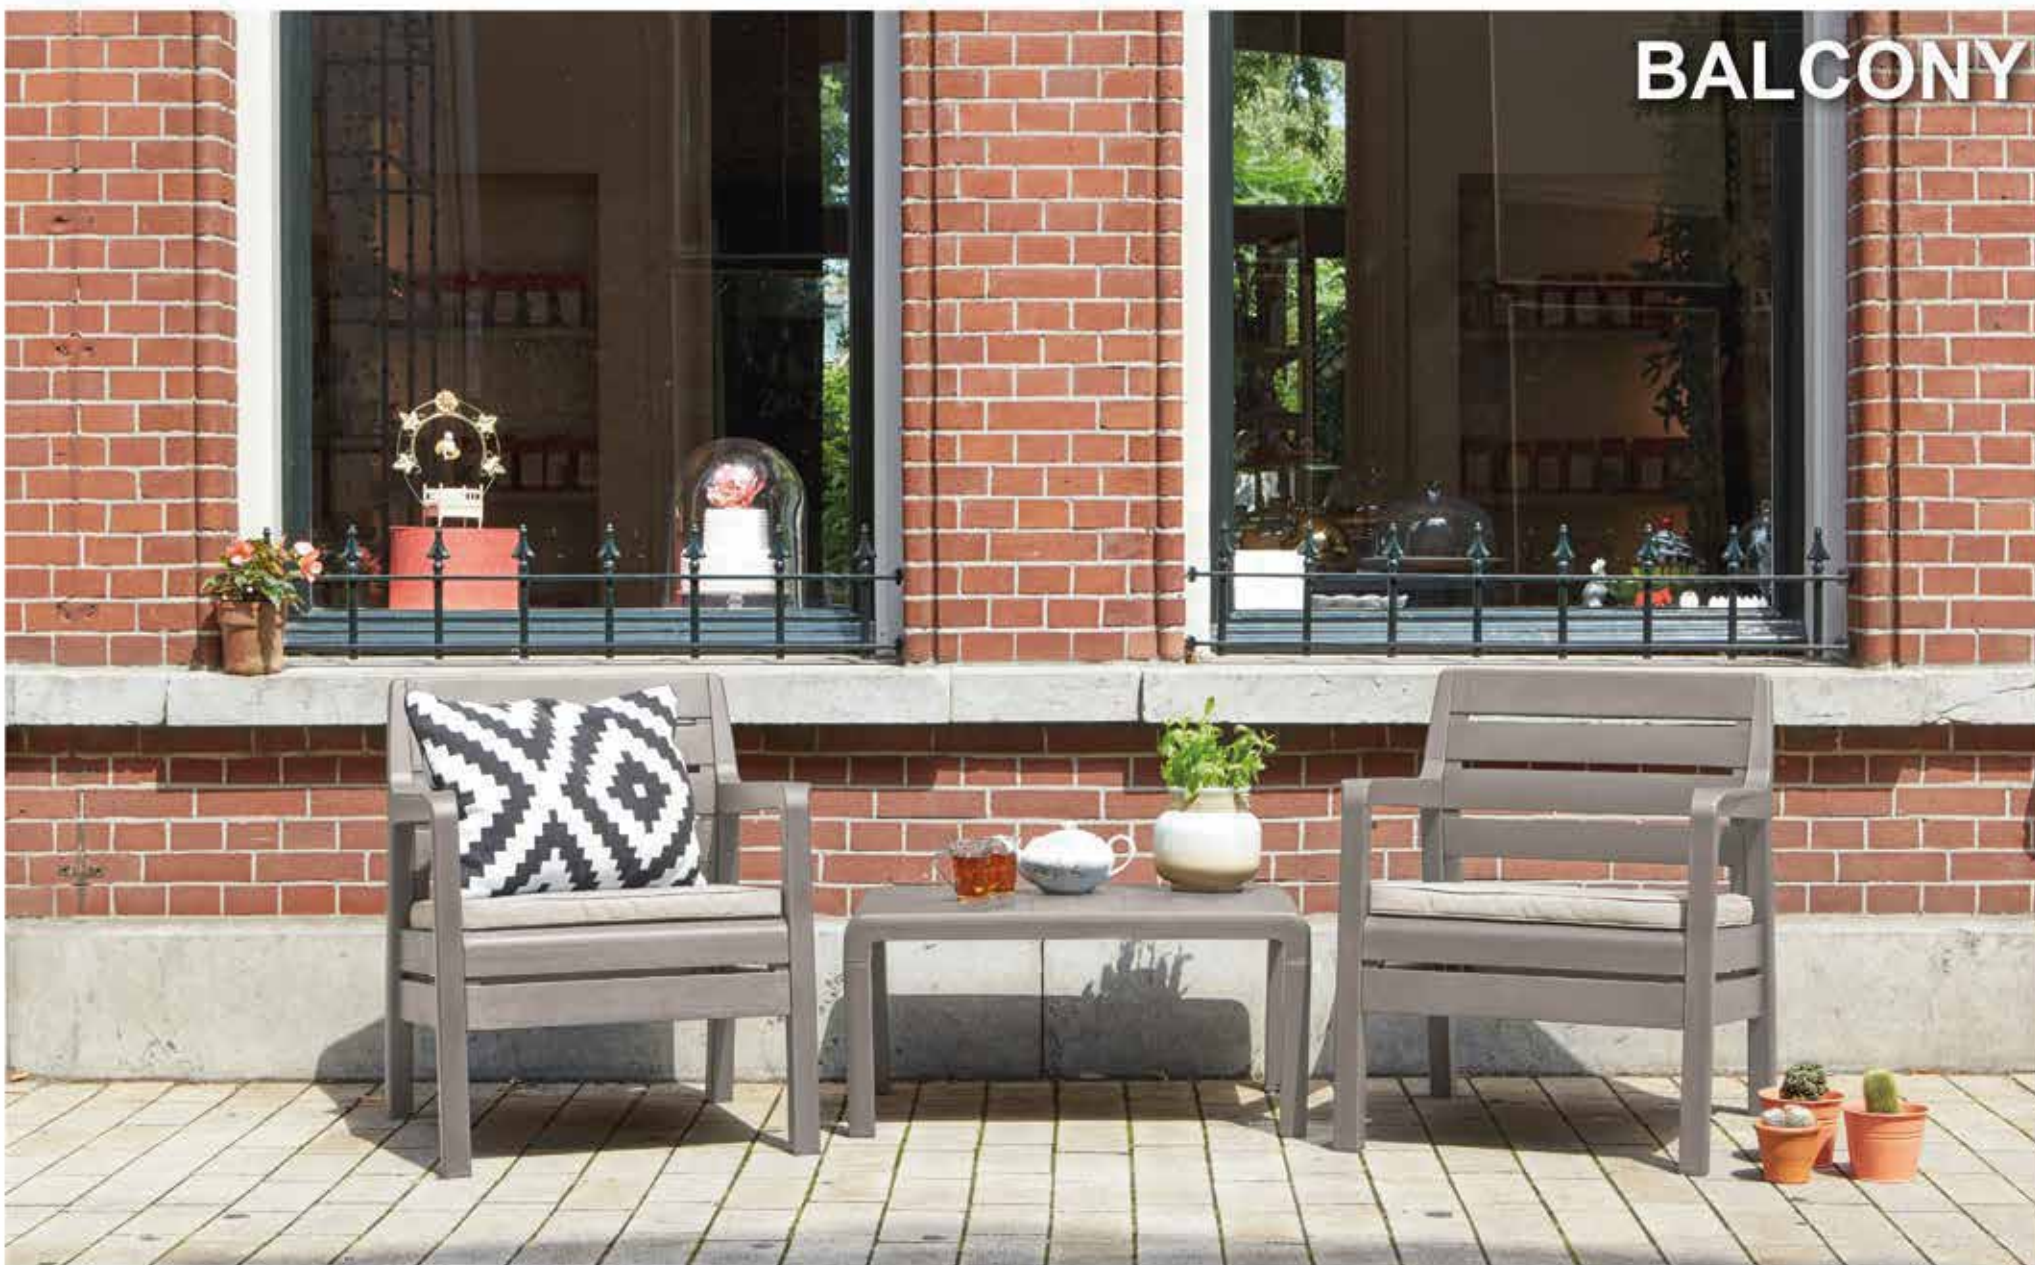

BALCONY

BALKON SETİ
BALCONY SET

8

120x80x247

40 HC
192

TRUCK
250

Defne 50x50 Sehpa

Defne 50x50 Trestle