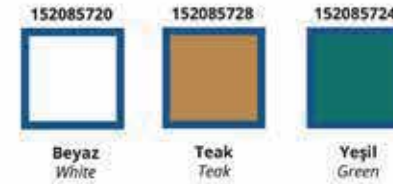

Ø110x64 cm 11.650 14 pcs 110x130x250cm 252 280

80x80x75 cm 8.100 16 pcs 80x140x240cm 400 528

80x140x75cm 14.950 13 pcs 85x140x240cm 286 312

70x120x75cm 11.306 13 pcs 80x140x240cm 312 403