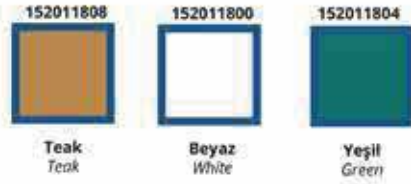

80x80x75cm

8.100

16 pcs

80x140x240cm

400

528

Mercan Koltuk Mercan Armchair

Mevsim Koltuk Mevsim Armchair