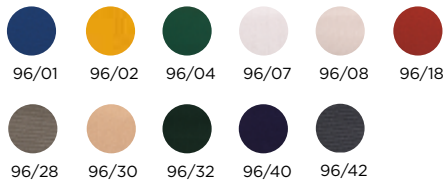

Resistente
Resistant

Tejido
Fabric

Recambios
Replacements

Logo
Logo