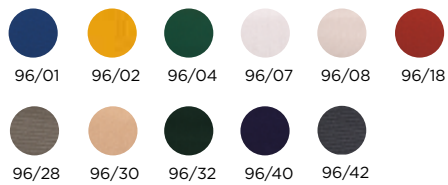

AGORA

Parasol compuesto por un chasis de acero inoxidable, de mástil central fijo, y 8 varillas de fibra de vidrio de 9 mm de grosor, que se montan con los tejidos acrílicos. Se presenta con un perímetro cuadrado de 200 x 200 cm.

Agora sun umbrella is made with a stainless steel pole, eight 9 mm fiberglass rods in the frame and acrylic fabric. The sun umbrella size square 200 x 200 cm.

Tejidos · Fabric

Acrílico · Acrylic

Resistente
Resistant

Tejido
Fabric

Recambios
Replacements

Logo
Logo